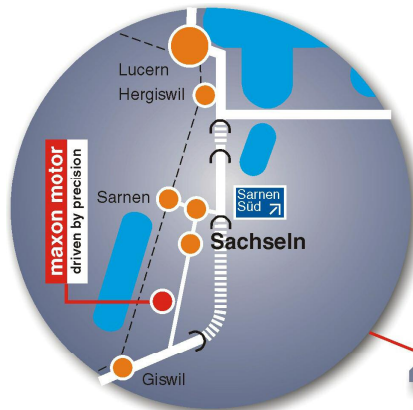

Directions, maxon motor ag, Sachseln (OW)

By car

From Zurich Airport

- Join motorway slip road Kloten Sud (A51)
- Change at connection point A1/A4 in direction Schaffhausen, St. Gallen
- Change at connection point A1L/E41 in direction Zurich City, Luzern
- Join motorway slip road Zurich Wiedikon A3 in direction Luzern

From Lucerne

- Join motorway slip road Luzern Kriens A2 in direction Gotthard
- Change at connection point Lopper A8 in direction Interlaken, Sarnen
- Leave motorway at slip road Sarnen Sud in direction Sachseln
- Follow Brunigstrasse and stay on for 4 km
- Turn right at Brunigstrasse 220 into the parking garage of maxon motor

By public transport

From Zurich Airport

- Train connection on the half hour via Zurich main station to Lucerne

From Lucerne

- Urban railway connection S5 on the half hour in direction Giswil. Leave train at stop Ewil maxon